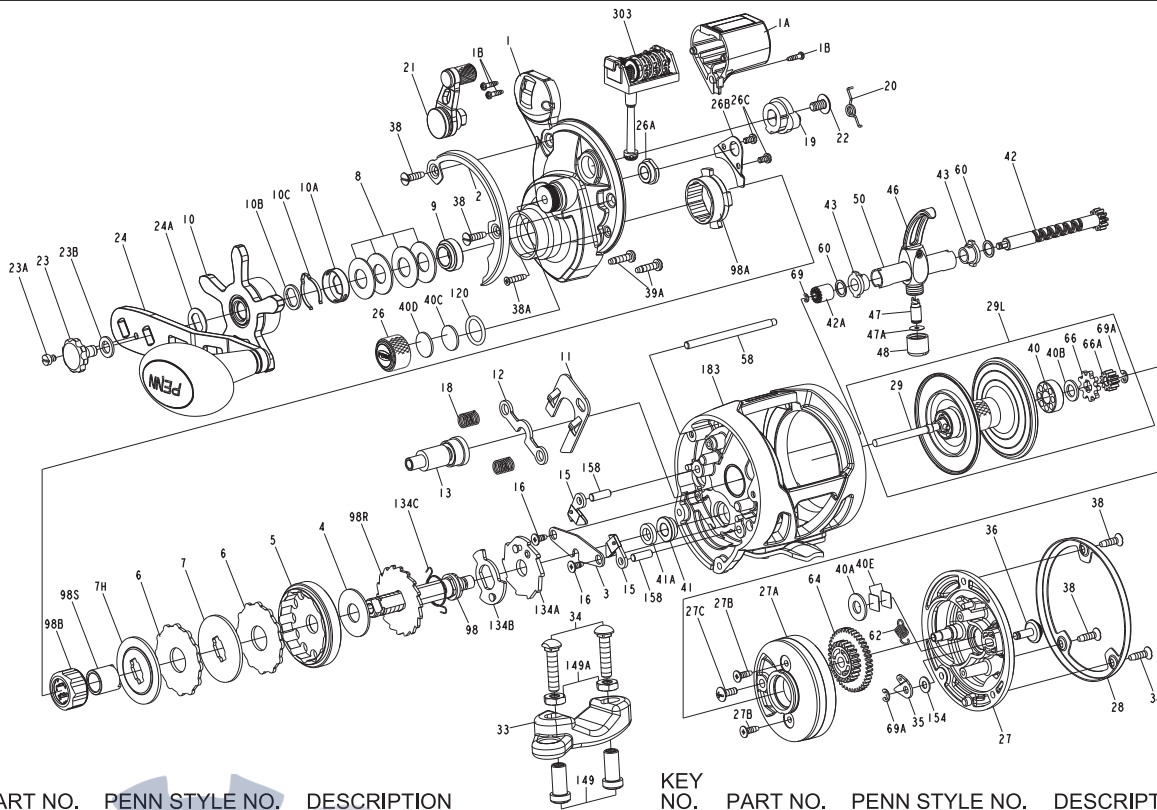

PARTS LIST FOR WAR15LWLCLH and WAR20LWLCLH
 REEL ASM. Nos. 1366189(WAR15LWLCLH)&1366194(WAR20LWLCLH)

KEY NO.	PART NO.	PENN STYLE NO.	DESCRIPTION	KEY NO.	PART NO.	PENN STYLE NO.	DESCRIPTION
1	1383098	1-WAR15LWLCLH	Right Side Plate Assembly(15)	35	1383037	35-WAR15LW	Click Tongue
1	1383099	1-WAR20LWLCLH	Right Side Plate Assembly(20)	36	1383038	36-WAR15LW	Click Button
1A	1383100	1A-WAR15LWLCLH	Line Counter Cover	38	1383039	38-WAR15LW	Screw (5 req)
1B	1383084	1B-WAR15LWLC	Screw, L.C.Cover(3req)	38A	1383040	38A-WAR15LW	Screw
2	1383085	2-WAR15LWLC	Right Side Ring	39A	1383041	39A-WAR15LW	Screw(2req)
3	1384179	3-WAR15LW	Bridge	40	1383042	40-WAR15LW	Ball Bearing
4	1382976	4-WAR15LW	Drag Washer	40A	1383043	40A-WAR15LW	Washer
5	1382977	5-WAR15LW	Main Gear	40B	1383044	40B-WAR15LW	Felt Washer
6	1382978	6-WAR15LW	Tabbed Drag Washer(2 req)	40C	1383045	40C-WAR15LW	Washer, Acetal Thrust
7	1382999	7-WAR15LW	Keyed Metal Drag Washer	40D	1383046	40D-WAR15LW	Washer, Rubber Thrust
7H	1383000	7H-WAR15LW	Heavy Metal Drag Washer	40E	1383047	40E-WAR15LW	Thrust Washer (2req)
8	1383001	8-WAR15LW	Spring Washer (4 req)	41	1383048	41-WAR15LW	Bushing
9	1384180	9-WAR15LW	Spacing Sleeve	41A	1384181	41A-WAR15LW	Bushing
10	1383002	10-WAR15LW	Star Drag	42	1385461	42-WAR15LWLC	Worm Shaft Assembly(15)
10A	1383003	10A-WAR15LW	Star Click Retainer	42	1385462	42-WAR20LWLC	Worm Shaft Assembly(20)
10B	1383004	10B-WAR15LW	Star Click Washer	42A	1384183	42A-WAR15LWLC	Gear, L.C. Drive
10C	1383005	10C-WAR15LW	Star Click Spring	43	1383051	43-WAR15LW	Worm Shaft Bushing(2req)
11	1383006	11-WAR15LW	Eccentric Jack	46	1383052	46-WAR15LW	Line Guide Assembly
12	1383007	12-WAR15LW	Pinion Yoke	47	1383053	47-WAR15LW	Line Guide Pawl
13	1383008	13-WAR15LW	Pinion	47A	1383054	47A-WAR15LW	Pawl Shim
15	1383276	15-WAR15LWLH	Anti Reverse Dog(2 req)	48	1383055	48-WAR15LW	Line Guide Nut
16	1383010	16-WAR15LW	Screw (2 req)	50	1383056	50-WAR15LW	Worm Shield(15)
18	1383011	18-WAR15LW	Pinion Yoke Spring (2 req)	50	1383057	50-WAR20LW	Worm Shield(20)
19	1383012	19-WAR15LW	Eccentric	58	1383058	58-WAR15LW	Line Guide Post(15)
20	1383013	20-WAR15LW	Eccentric Spring	58	1383059	58-WAR20LW	Line Guide Post(20)
21	1383014	21-WAR15LW	Eccentric Lever	60	1383060	60-WAR15LW	Worm Shaft Washer(2req)
22	1383015	22-WAR15LW	Eccentric Screw	62	1383061	62-WAR15LW	Spring
23	1383016	23-WAR15LW	Handle Assembly Screw	64	1383062	64-WAR15LW	Idler Gear
23A	1383017	23A-WAR15LW	Handle Lock Screw	66	1383063	66-WAR15LW	Click Ratchet
23B	1383018	23B-WAR15LW	Handle Screw Washer	66A	1383064	66A-WAR15LW	Spool Gear
24	1383019	24-WAR15LW	Handle Assembly	69	1383065	69-WAR15LW	Retainer Ring
24A	1383020	24A-WAR15LW	Handle Thrust Washer	69A	1383066	69A-WAR15LW	Retainer Ring (2 req)
26	1383021	26-WAR15LW	Spool Tension Control Cap	98	1383094	98-WAR15LWLH	Main Gear Shaft
26A	1383022	26A-WAR15LW	Bushing	98A	1383068	98A-WAR15LW	Clutch Housing
26B	1383023	26B-WAR15LW	Clutch Retainer	98B	1384182	98B-WAR15LW	Clutch
26C	1383024	26C-WAR15LW	Screw(2req)	98R	1383069	98R-WAR15LW	Anti Reverse Ratchet
27	1383281	27-WAR15LWLCLH	Left Side Plate(15)	98S	1383070	98S-WAR15LW	Clutch Sleeve
27	1383282	27-WAR20LWLCLH	Left Side Plate(20)	120	1383071	120-WAR15LW	O-Ring
27A	1383027	27A-WAR15LW	Bearing Housing	134A	1383095	134A-WAR15LWLH	Clutch Recover Plate
27B	1383028	27B-WAR15LW	Screw(2req)	134B	1383096	134B-WAR15LWLH	Clutch Recover Support Plate
27C	1383029	27C-WAR15LW	Screw	134C	1383097	134C-WAR15LWLH	Clutch Recover Spring
28	1383030	28-WAR15LW	Left Side Ring	149	1184702	149-045	Rod Clamp Nut (2 req)
29	1383031	29-WAR15LW	Spool (15)	149A	1184706	149-200	Hex Nut (2 req)
29	1383032	29-WAR20LW	Spool (20)	154	1383077	154-WAR15LW	Click Button Washer
29L	1383033	29L-WAR15LW	Spool Assembly(15)	158	1383078	158-WAR15LW	Dog Pin(2req)
29L	1383034	29L-WAR20LW	Spool Assembly(20)	183	1383279	183-WAR15LWLH	Frame Assembly(15)
33	1182754	33-113	Rod Clamp	183	1383280	183-WAR20LWLH	Frame Assembly(20)
34	1182788	34-045	Screw (2 req)	303	1383283	303-WAR15LWLCLH	Counter Wheel Assembly